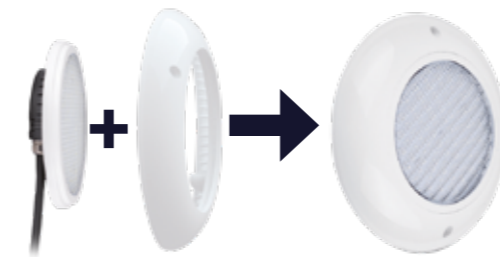

Instalación en superficie *Surface installation*

ABS