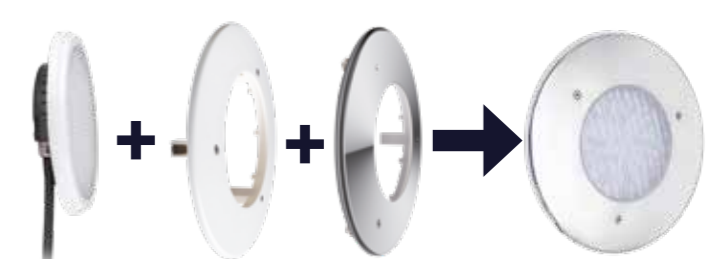

# SISTEMA UNIVERSAL PARA BOMBILLA PLANA PAR56

Universal system for PAR56 flat bulb

## Instalación en nicho existente *Installation in existing niche*

ABS

Ref. PAR56B-P-UP + Ref. KIT-U-PAR56

INOX

Ref. PAR56B-P-UP + Ref. KIT-U-PAR56 + Ref. INOXKIT-U