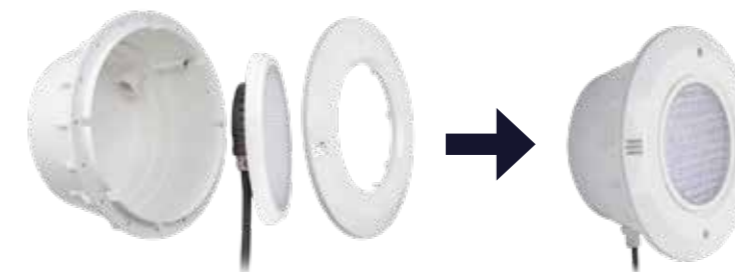

Instalación en nicho nuevo *Installation in new niche*

Ref. NABS-PAR56-P + Ref. PAR56B-P-UP