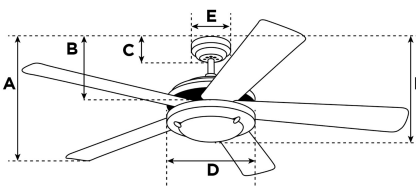

### Specifications

Size .....	76 cm
Blades.....	Reversible MDF Blades (White/Light Maple)
Blade Pitch.....	18°
Approved Location.....	Indoor
Suggested Room Size.....	For rooms up to 10 m <sup>2</sup>
Down Rod.....	10 cm
Installation.....	Dual Mount System
Max. Ceiling Angle.....	18°
Lead Wire.....	15 cm
Light Bulb Usage.....	Use (1) E27 Base Lamp, 60 Watt Maximum (not included)
Control .....	Remote/Wall Control Adaptable
Motor Finish.....	White
Motor Material .....	Silicon Steel Motor 153mm x 12mm
Reverse Airflow.....	Yes
Noise Level.....	44 db(A)
Capacitor .....	Dual
Weight net/gross.....	5,5 / 6,2 kg
Box Dimensions.....	23,5 x 20,5 x 39,5 cm
EAN Code.....	4895105608949

### Warranty

Ceiling fans backed by our extended Warranty have a 10 year motor warranty and a 2-year warranty on all other parts.

A. Top of Canopy to Bottom of Blades .....	25 cm
B. Top of Canopy to Bottom of Switch House .....	N/A
C. Top of Canopy to Bottom of Canopy .....	6,2 cm
D. Width of Motor Housing.....	17 cm
E. Width of Canopy.....	13 cm
F. Top of Canopy to Bottom of Glass .....	38 cm