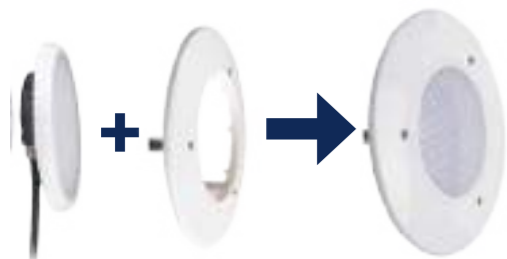

Instalación en nicho existente

Installation in existing niche

ABS

Ref. PAR56B + Ref. KIT-U-PAR56

INOX

Ref. PAR56B + Ref. KIT-U-PAR56 + Ref. INOXKIT-U

Instalación en superficie

Surface installation

ABS

Ref. PAR56B + Ref. AROABS250

INOX

Ref. PAR56B + Ref. AROINOX250

Instalación en nicho nuevo

Installation in new niche

Ref. NABS-PAR56-P + Ref. PAR56B

Bombilla en formato PAR56 de alta luminosidad y alta potencia en formato plano con protección IP68 para protegerlos del agua.

Bulb in PAR56 format of high brightness and high power in flat format with IP68 protection to protect them from water.

PAR56B-P-B		6000K	IP68	18 W	12VAC	1800 lm	2835	
PAR56B-P-BC		3000K	IP68	18 W	12VAC	1750 lm	2835	
PAR56B-P-RGB16		RGB	IP68	17 W	12VAC	520 lm	2835	Controlador 16 Controller 16

Bombilla plana adaptable para varias aplicaciones:
KIT-U Universal
Embelecedor ABS 250
Embelecedor Inox 250
Y para Nicho de obra o poliéster

Adaptive Flat Light Bulb for various applications:
KIT-U Universal
ABS 250 trim
250 stainless steel trim
And for niche of work or polyester