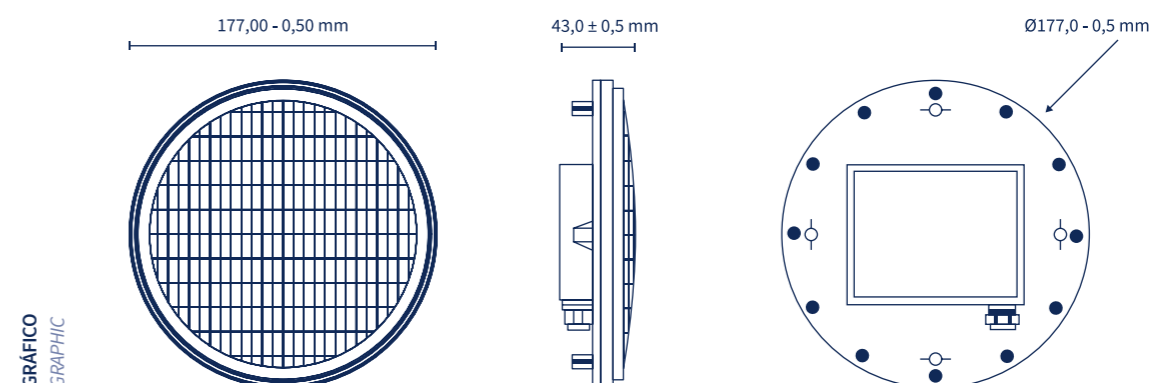

Bombilla en formato PAR56 de alta luminosidad y alta potencia en formato plano con protección IP68 para protegerlos del agua.

Bulb in PAR56 format of high brightness and high power in flat format with IP68 protection to protect them from water.

PAR56B-P-B		6000K	IP68	18 W	12VAC	1800 lm	2835	
PAR56B-P-BC		3000K	IP68	18 W	12VAC	1750 lm	2835	
PAR56B-P-RGB16		RGB	IP68	17 W	12VAC	520 lm	2835	Controlador 16 Controller 16

Bombilla plana adaptable para varias aplicaciones:
KIT-U Universal
Embelecedor ABS 250
Embelecedor Inox 250
Y para Nicho de obra o poliéster

Adaptive Flat Light Bulb for various applications:
KIT-U Universal
ABS 250 trim
250 stainless steel trim
And for niche of work or polyester