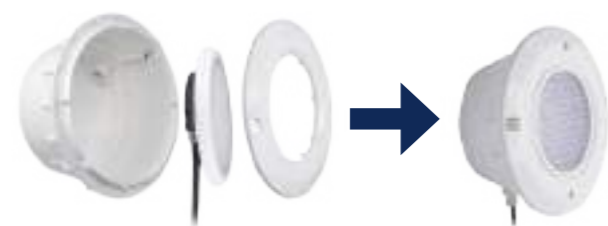

ABS

Ref. PAR56B + Ref. AROABS250

INOX

Ref. PAR56B + Ref. AROINOX250

Instalación en nicho nuevo

Installation in new niche

Ref. NABS-PAR56-P + Ref. PAR56B

Bombilla en formato PAR56 de alta luminosidad y alta potencia en formato plano con protección IP68 para protegerlos del agua.

Bulb in PAR56 format of high brightness and high power in flat format with IP68 protection to protect them from water.

PAR56B-P-B		6000K	IP68	18 W	12VAC	1800 lm	2835	
PAR56B-P-BC		3000K	IP68	18 W	12VAC	1750 lm	2835	
PAR56B-P-RGB16		RGB	IP68	17 W	12VAC	520 lm	2835	Controlador 16 Controller 16

Bombilla plana adaptable para varias aplicaciones:
KIT-U Universal
Embelecedor ABS 250
Embelecedor Inox 250
Y para Nicho de obra o poliéster

Adaptive Flat Light Bulb for various applications:
KIT-U Universal
ABS 250 trim
250 stainless steel trim
And for niche of work or polyester