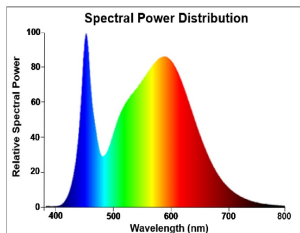

RefLED Retro Superia ES50 DIMMABLE

RefLED Superia Retro ES50 V3 580LM DIM 840 36 SL
0029142