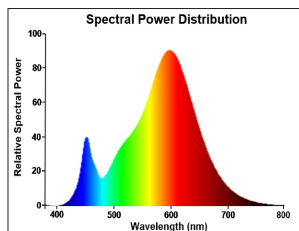

RefLED Retro Superia ES50 DIMMABLE

RefLED Superia Retro ES50 V3 550LM DIM 827 36 SL
0029140